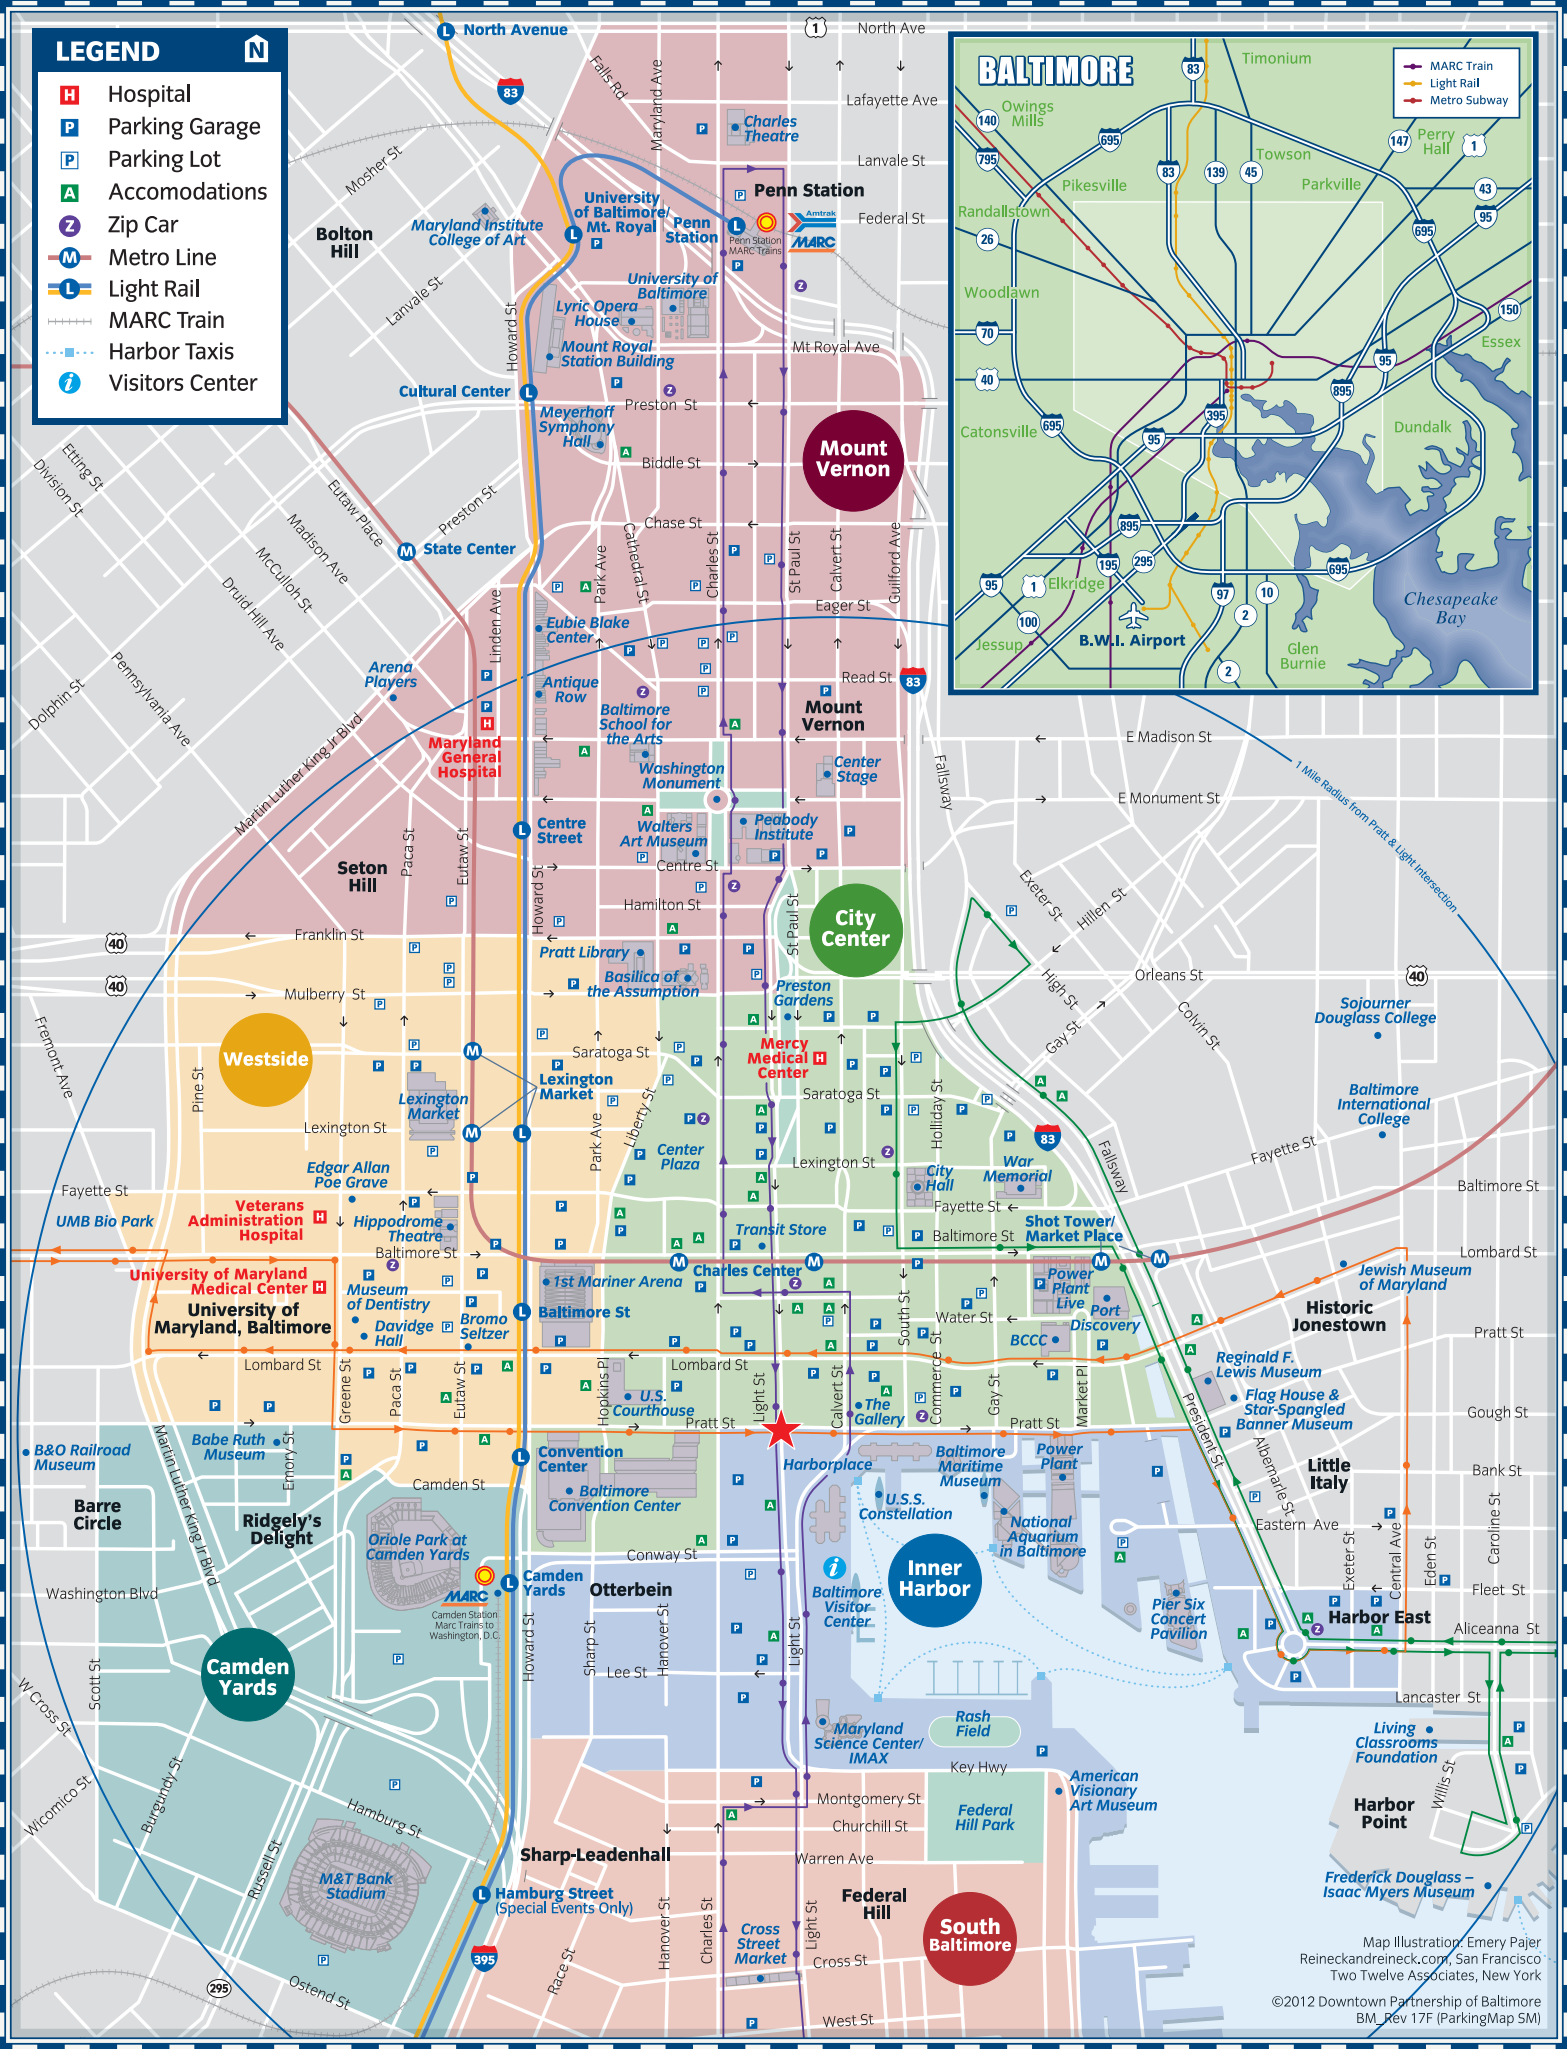

# LEGEND

- H Hospital
- P Parking Garage
- P Parking Lot
- A Accommodations
- Z Zip Car
- M Metro Line
- L Light Rail
- MARC Train
- Harbor Taxis
- i Visitors Center

Map Illustration: Emery Pajer  
 Reineckandreineck.com, San Francisco  
 Two Twelve Associates, New York  
 ©2012 Downtown Partnership of Baltimore  
 BM\_Rev 17F (ParkingMap SM)